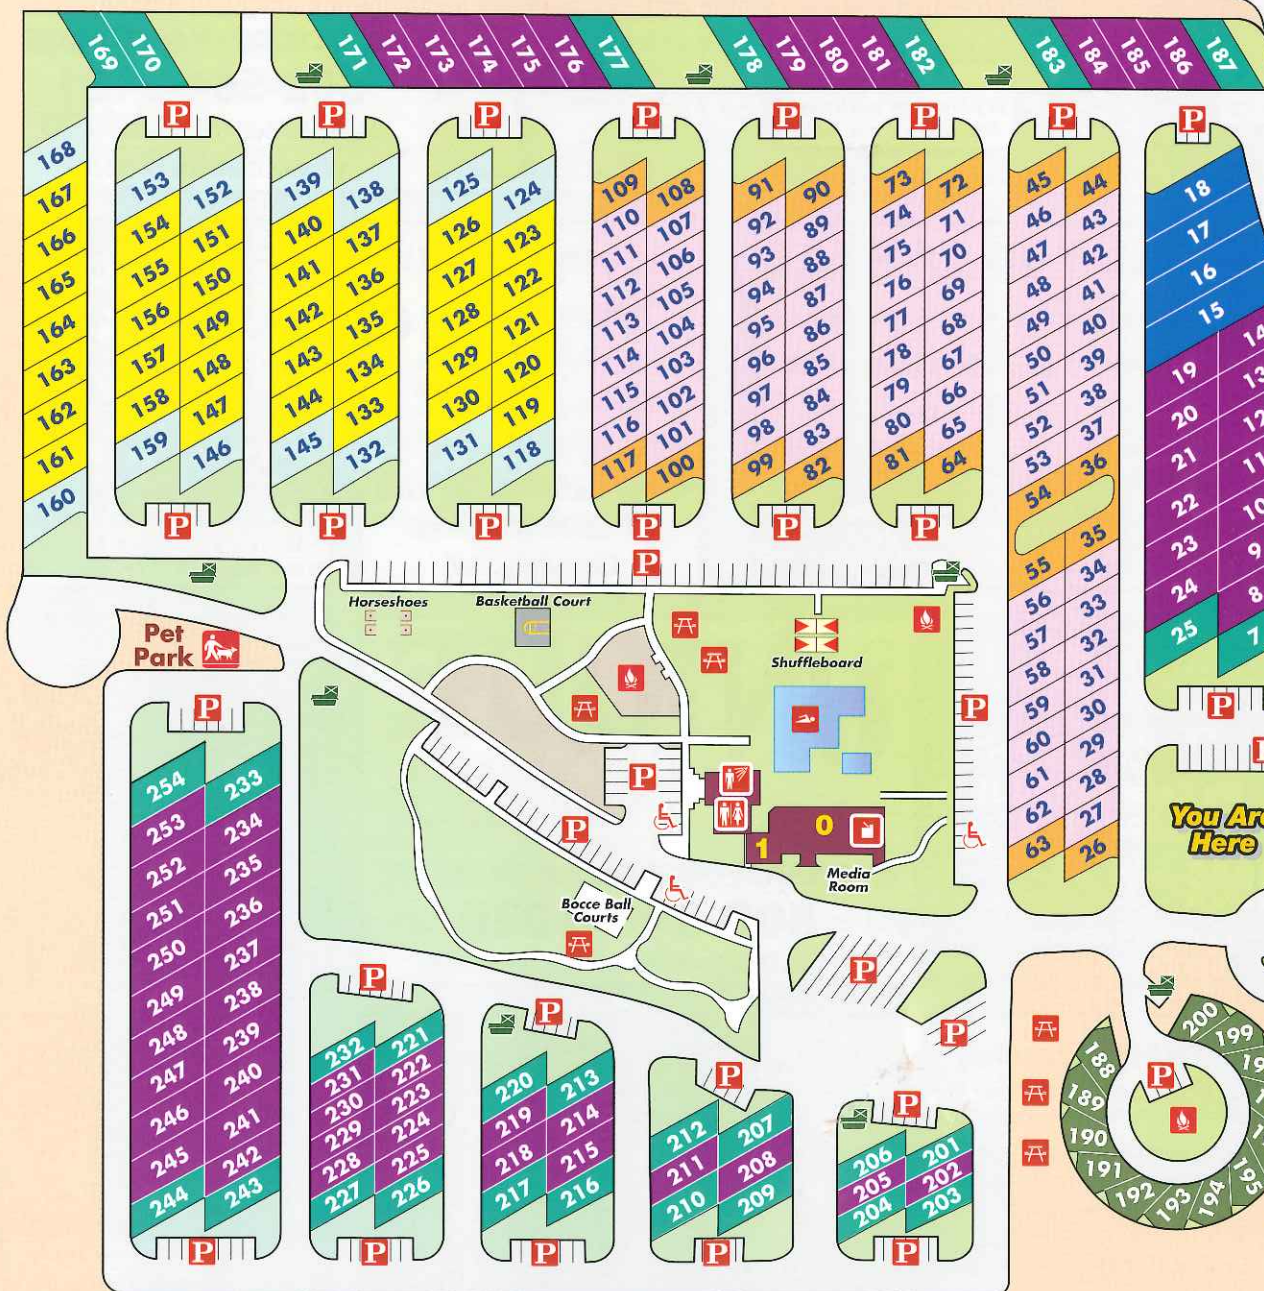

Sailboat Storage

Dump Station

South Ramp Road

No Exit

Guest Storage

Fuel Station & Wash Bay

RV & Sailboat Storage

Dam

Sail Boat Shop

South Boat Launch

Lake Pleasant

Pleasant Harbor Marina

Vista Point

North Boat Launch

Hook Up

Pleasant Drive

Dry Camping Area 52

RV Resort Administration Office

PORT OF ENTRY

PAY GATES

Pleasant Harbor Boulevard

Temporary Sites

Temporary Sites

Dry Camping Area 51

SPEED LIMIT 15 MPH

VIOLATORS WILL BE ASKED TO LEAVE

MAP NOT TO SCALE

Resort Amenities

- 254 Beautifully Fenced Sites (with Full Hookups)
- Clubhouse
- Media Room
- Heated Pool/Spa
- Laundry Facilities
- Convenience Store
- On-site Telephone Hookups
- 24-Hour Security
- Horseshoe Pits
- Wi-Fi Available
- Picnic Area
- Basketball Court